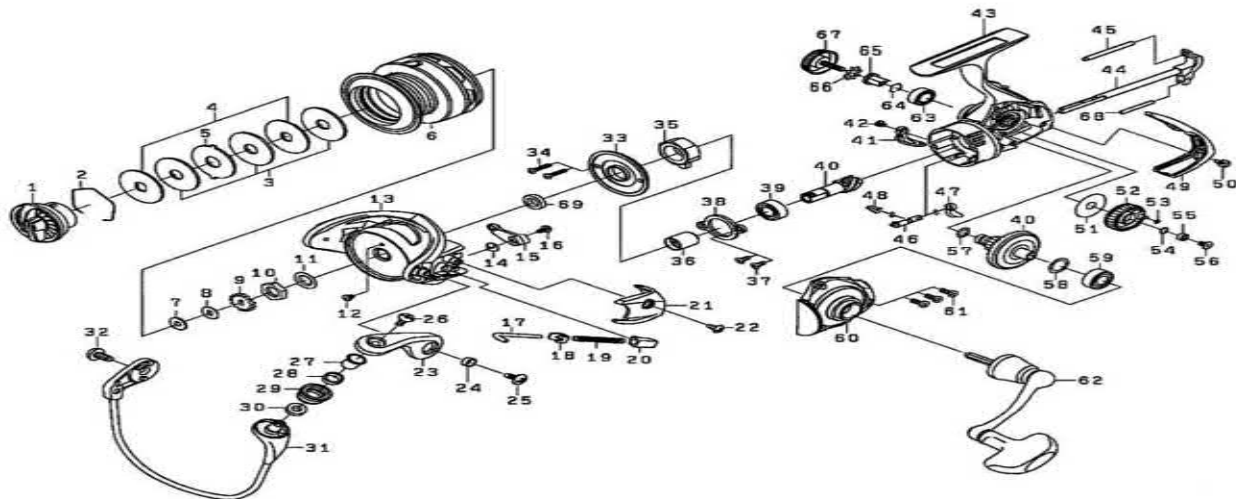

SPINNING REEL

LEGALIS 3500H-4000H

Please order by parts number, not key number
 Veuillez indiquer le numéro de la pièce (Non "Key" No.)

Key No.	Part No.	Part Name	Key No.	Part No.	Part Name
1	J11-3701	DRAG KNOB	38	J02-0801	BEARING RETAINER(A)
2	F88-4001	DRAG WASHER RETAINER	39	G52-2802	BALL BEARING(A)
3	F69-1001	DRAG WASHER	40	Z02-1606	PINION +DRIVE GEAR UNIT
4	G70-0601	KEY WASHER	41	J02-1001	BAIL TRIP PLATE
5	G70-0701	EARED WASHER	42	G94-0402	SCREW (I)
2-6	J11-3401	SPOOL ASSEMBLY	43	J11-3001	BODY
7	E39-8000	WASHER (A)	44	J02-0601	MAIN SHAFT
8	E46-7101	WASHER (B)	45	H61-4301	STABILIZER BAR(A)
9	G83-9301	CLICK GEAR	46	J02-0501	ANTI-REVERSE CAM
10	J02-1601	ROTOR NUT	47	H59-5401	ANTI-REVERSE LEVER
11	G64-5603	WASHER (C)	48	H69-7801	ANTI-REVERSE CAM SPRING
12	H02-2701	SCREW(A)	49	J02-1501	REAR COVER
13	H99-4308	ROTOR	50	J00-1801	SCREW(J)
14	H41-3601	BAIL TRIP LEVER SPRING	51	G64-4201	WASHER (D)
15	H99-4401	BAIL TRIP LEVER	52	G64-4302	OSCILLATING GEAR
16	H41-7701	SCREW(B)	53	B85-3101	"O" RING (A)
17	H64-0601	BAIL SPRING SHAFT	54	G52-2100	WASHER (E)
18	H57-6101	BAIL SPRING PLATE	55	G46-7105	BALL BEARING(B)
19	J08-4301	BAIL SPRING	56	H27-2202	SCREW(K)
20	J08-9401	BAIL SPRING HOLDER	57	G64-5301	"O" RING (B)
21	H99-4601	COVER(A)	58	373-7800	WASHER (F)
22	G27-0801	SCREW(C)	59	G52-3405	BALL BEARING(C)
23	H72-8912	BAIL ARM	60	J11-3201	SIDE COVER
24	H96-2401	COLLAR (A)	61	G33-2904	SCREW (L)
25	G20-5001	SCREW(D)	62	J11-3301	HANDLE ASSEMBLY
26	G19-5602	SCREW(E)	63	B86-1704	BALL BEARING(D)
27	G19-5501	COLLAR (B)	64	G52-5101	BEARING RETAINER(B)
28	G22-0701	COLLAR (C)	65	F72-1202	COLLAR (E)
29	J08-9901	LINE ROLLER	66	160-8101	WASHER (G)
30	G87-4201	COLLAR (D)	67	H64-1803	HANDLE SCREW
31	H98-5301	BAIL ASSEMBLY	68	J08-4803	STABILIZER BAR(B)
32	G20-5001	SCREW(F)	69	H64-0301	COLLAR (F)
33	J02-1401	COVER(B)			
34	J00-1601	SCREW(G)			
35	J01-5701	ROLLER CLUTCH			
36	J02-1301	SPACING SLEEVE			
37	J00-0901	SCREW(H)			